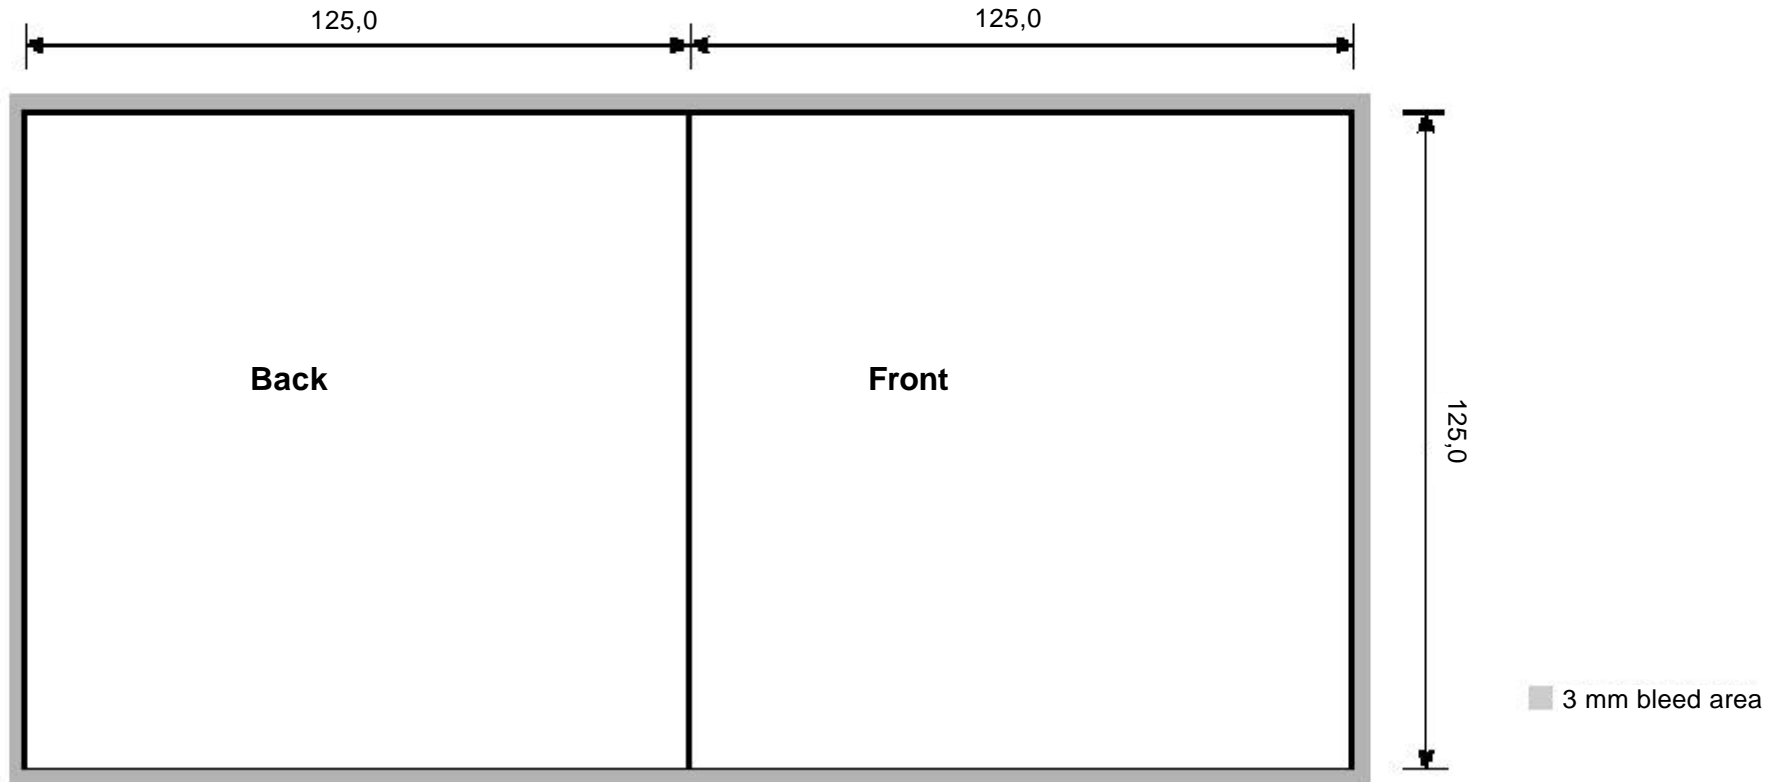

Carton sleeve

open Format: 250,0 x 125,0 mm
without bleed

closed Format: 125,0 x 125,0 mm