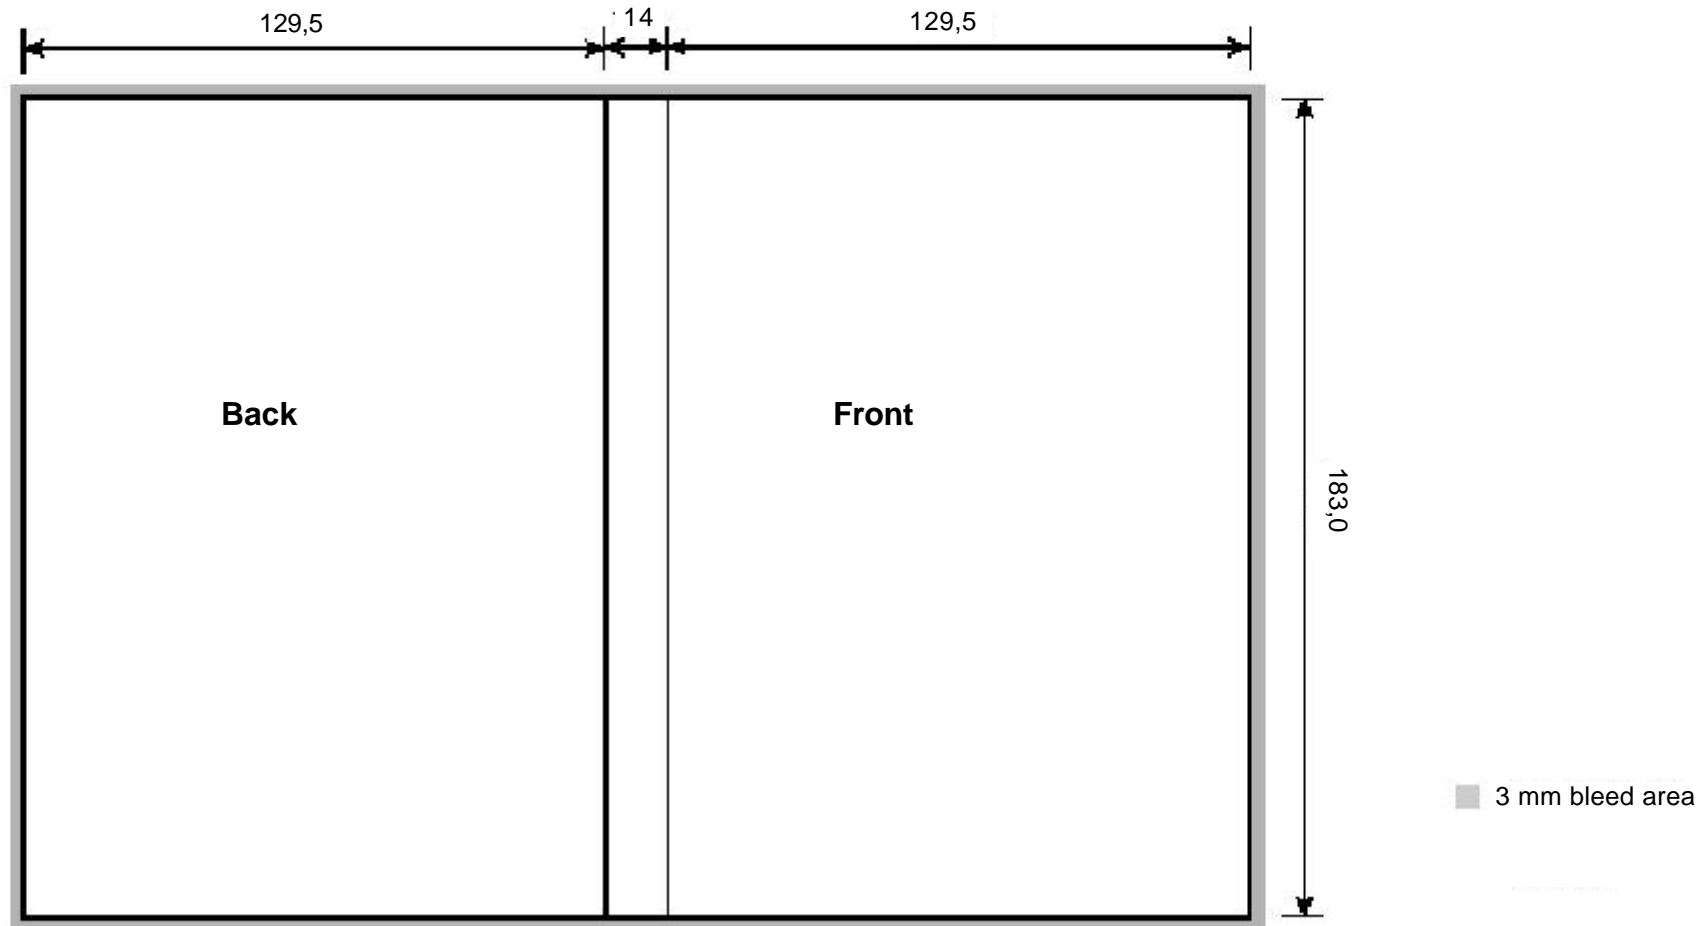

DVD-Inlay

open Format: 273,0 x 183,0 mm
without bleed

closed Format: 129,5 x 14,0 x 129,5 mm