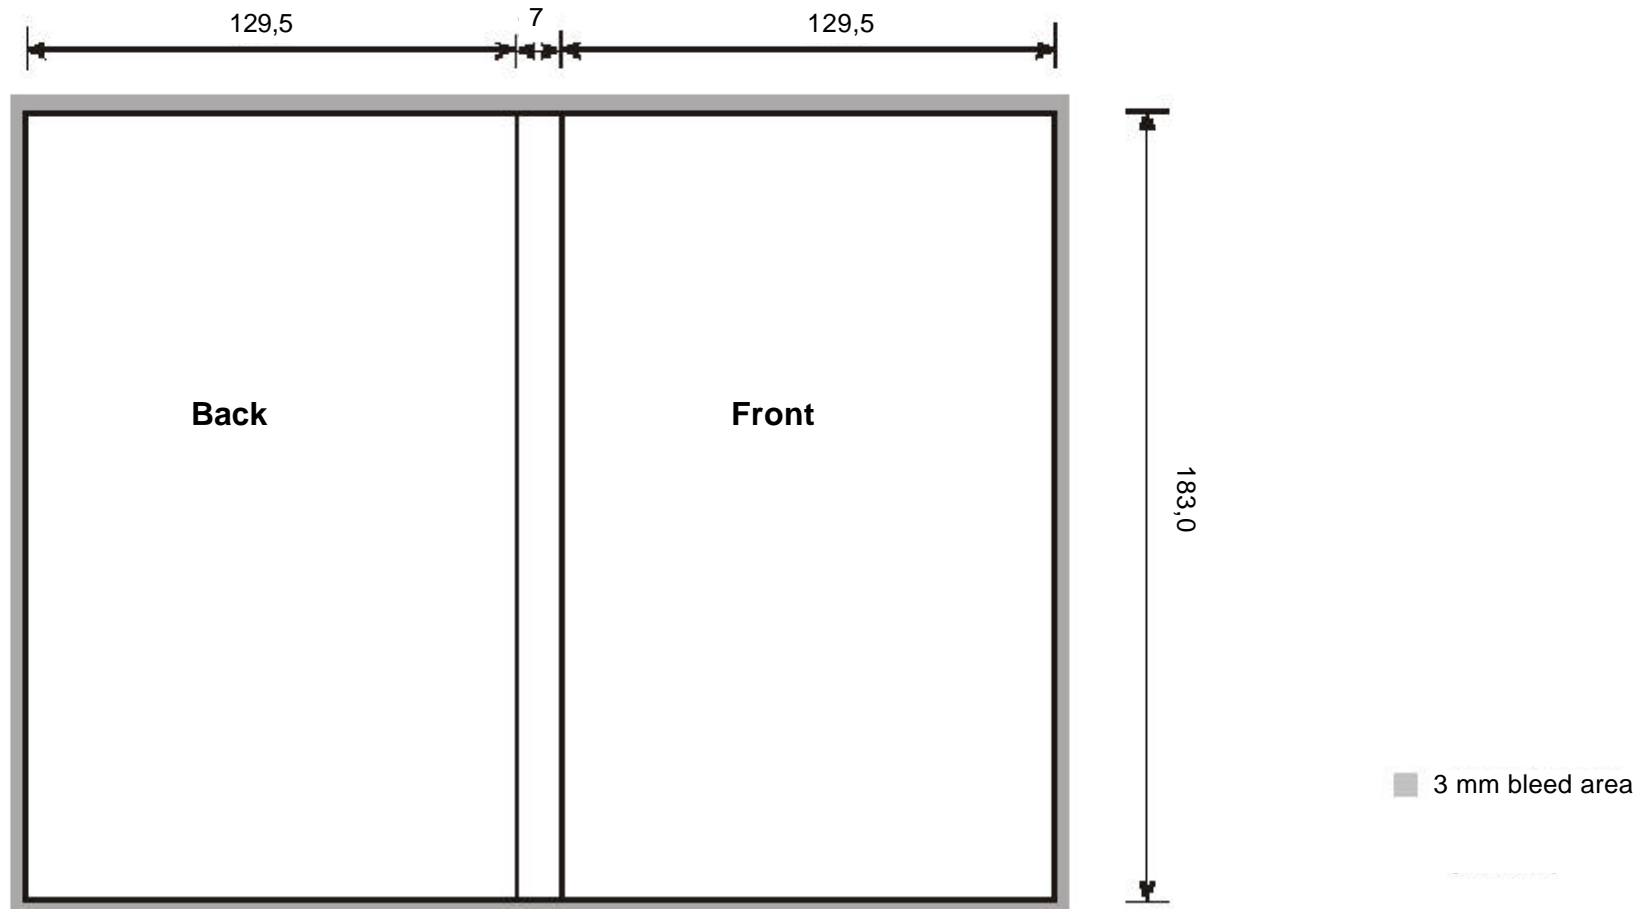

DVD-Inlay 7mm

open Format: 266,0 x 183,0 mm
without bleed

closed Format: 129,5 x 7,0 x 129,5 mm